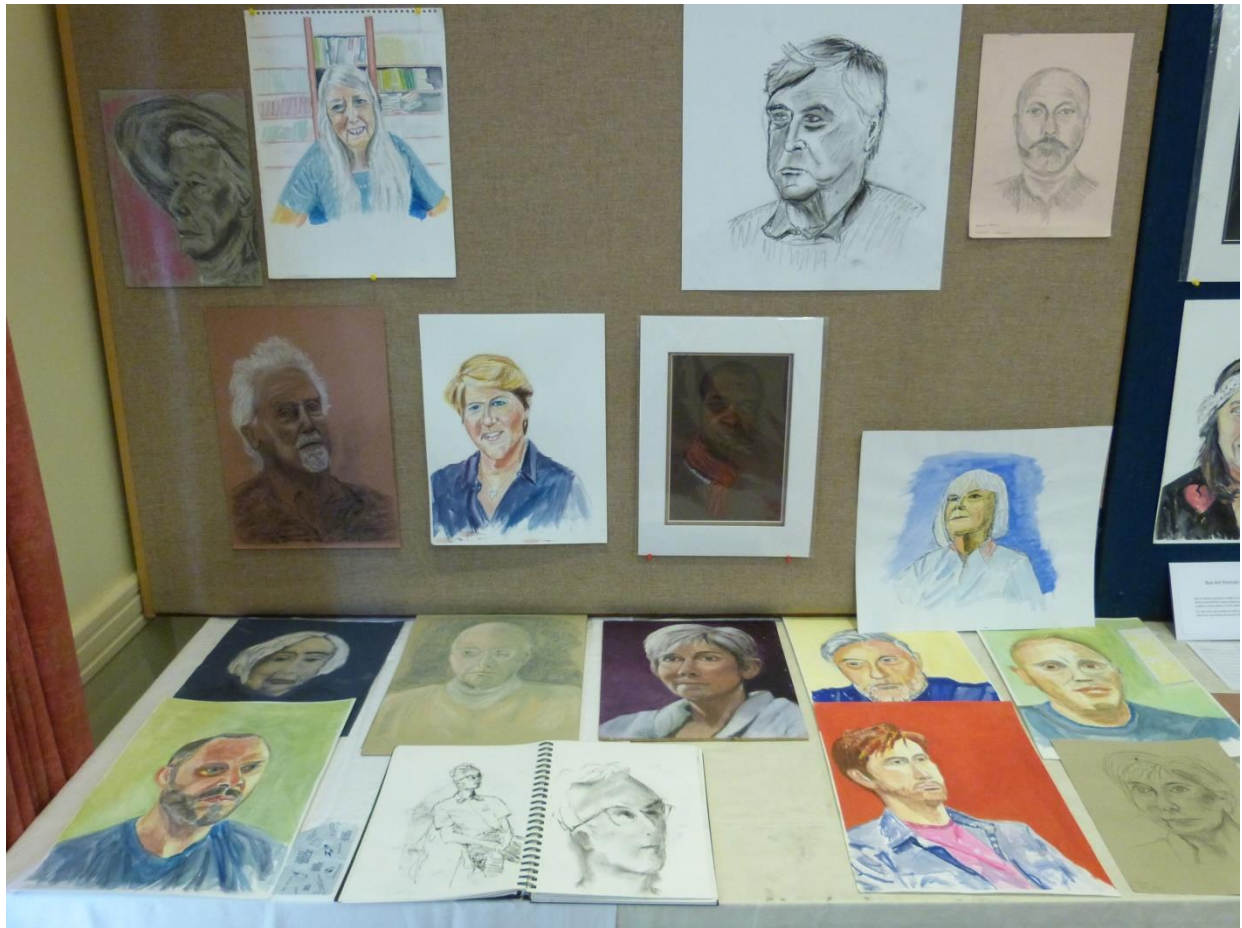

THE RAINBOW

Box Art Group Newsletter - Friday 15th October

2021 EXHIBITION SPECIAL

Written by and for the members of Box Art Group (No. 68)

Contents

- Annual Exhibition 2021

Annual Exhibition 2021

Box Art Group held its Annual Exhibition from 8th to 10th October 2021, with 82 formal exhibits, plus 2 large tables and panels of portraits and 2 tables competition and lockdown projects, as well as cards and unframed, mounted prints and paintings. It was a well-balanced, varied exhibition, with some quality work.

Applying labels during setting up

Examples of competitions and lockdown projects (below)

Portrait tables and panels

Visitor's Favourite: 'Under the Red Umbrella' David Wordingham

The number of visitors was about the same as 2 years ago. Thanks to the generous donations by Jo Keytes and Pam Summers, and the sale of some of these paintings, the exhibition costs are probably close to breaking even, depending on the rent for the 3 days, which is not known at present.